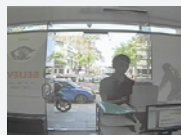

WDR ON

DIS (Digital Image Stabilizer)

This technology reduces motion blur by using pixel outside the border of the visible frame to provide a buffer for the motion. Increasing the exposure time without blurring the image makes the moving subject stabilized digitally.